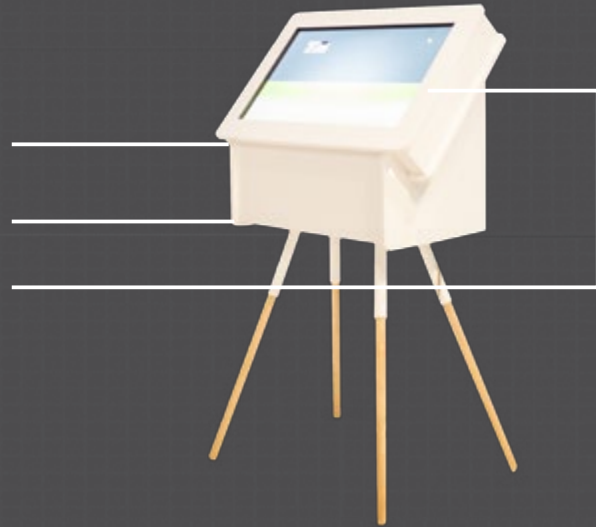

InstaBooth

Retro Photobooth and Instagram Printer

Canon DSLR Camera

Mitsubishi Dye Sublimation Printer

Surface Pro 12" Tablet

Integration with photobooth and Instagram printing software

$14,999 or $137/week inc. GST

RETRO BOOTH UPGRADE

Already have a Retro Booth? Upgrade your printer console to create two booths in one!

✓ Upgrade Printer Console to InstaPrinter Mini

✓ Installation of Surface Pro 12" Tablet

✓ Integration with Instagram Software

**$4,500
or $37/week inc. GST**

Disclaimer: The repayment figures provided are based on certain terms and conditions, as provided by our finance partner – Flexi Commercial: Subject to credit approval and suitability assessment. Customers are liable for payments for the full term of the lease period. First payment will be applied 2 months after the eligible deal settles. Offer is for FlexiCommercial customers only. See your tax advisor for details. Images are for illustrative purposes only. Flexirent Capital Pty Ltd is the lessor and holds Australian Credit Licence number 394735. FlexiCommercial® is brought to you by FlexiGroup®. Information current as at July 2016 and is subject to change. Published version 1.0.