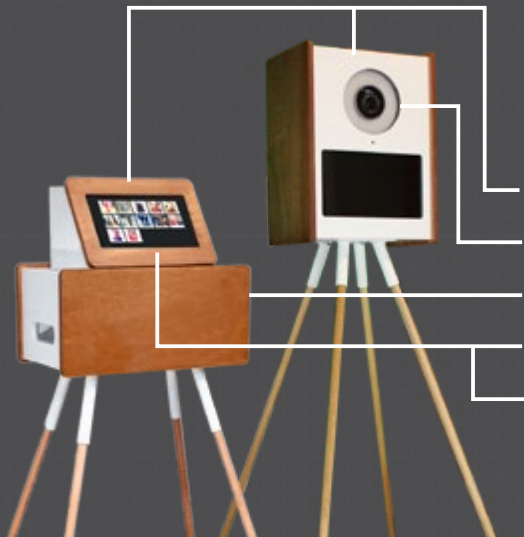

InstaBooth

Retro Photobooth and Instagram Printer

Canon DSLR Camera

Mitsubishi Dye Sublimation Printer

Surface Pro 12" Tablet

Integration with photobooth and Instagram printing software

$14,999 or $137/week inc. GST

RETRO BOOTH UPGRADE

Already have a Retro Booth? Upgrade your printer console to create two booths in one!

✓ Upgrade Printer Console to InstaPrinter Mini

✓ Installation of Surface Pro 12" Tablet

✓ Integration with Instagram Software

**$4,500
or $37/week inc. GST**

Disclaimer: The repayment figures provided are based on certain terms and conditions, as provided by our finance partner – Flexi Commercial: Subject to credit approval and suitability assessment. Customers are liable for payments for the full term of the lease period. First payment will be applied 2 months after the eligible deal settles. Offer is for FlexiCommercial customers only. See your tax advisor for details. Images are for illustrative purposes only. Flexirent Capital Pty Ltd is the lessor and holds Australian Credit Licence number 394735. FlexiCommercial® is brought to you by FlexiGroup®. Information current as at July 2016 and is subject to change. Published version 1.0.